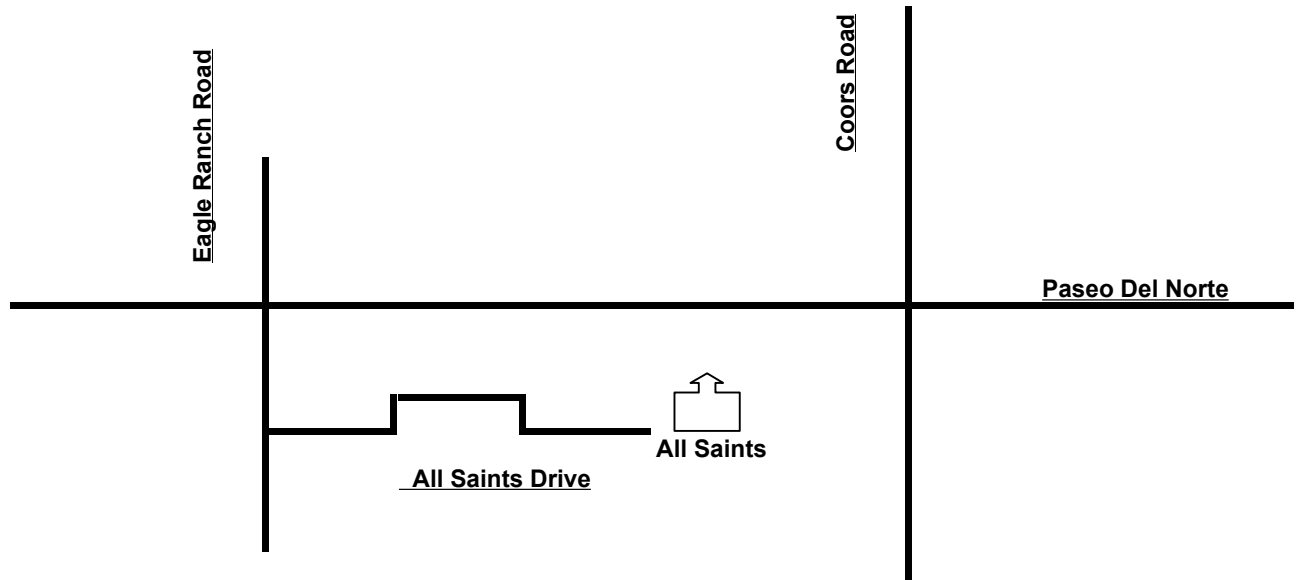

All Saints Lutheran Church

NORTH

Directions to All Saints Lutheran Church:

- Take Paseo Del Norte west to Eagle Ranch Road
- Turn left. Go about 1 block to All Saints Drive.
- Turn left. Follow curvy road down to the church.