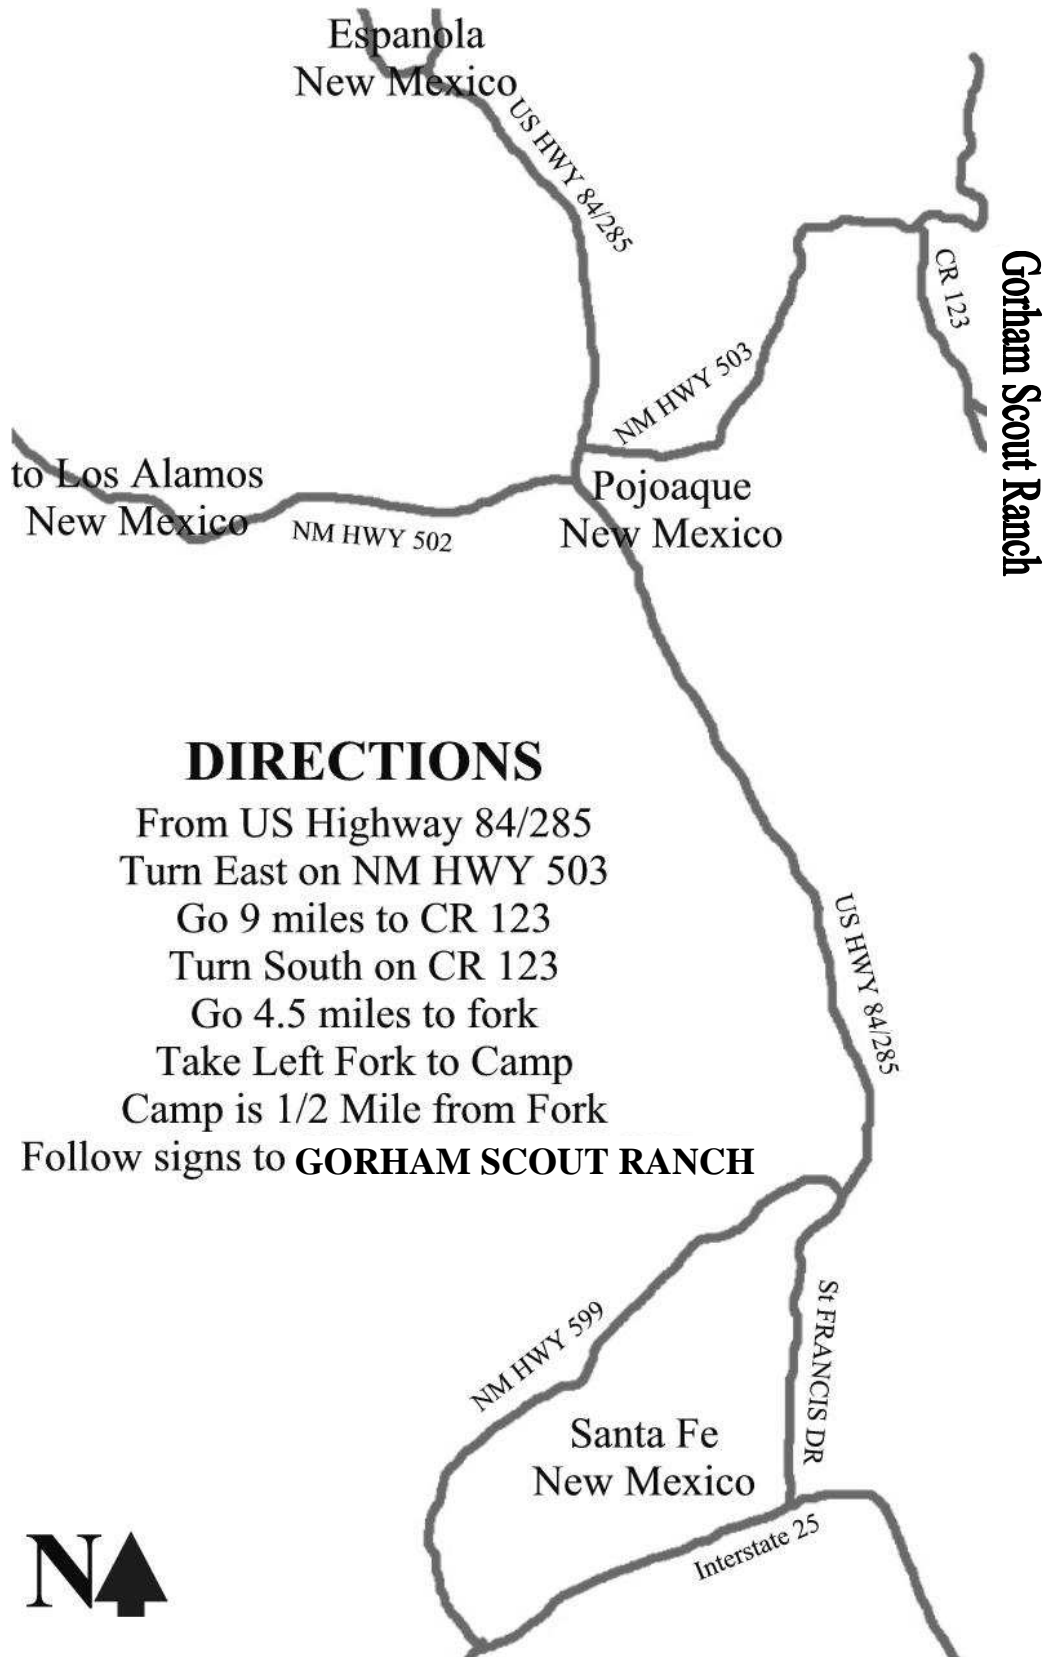

Map to Camp

DIRECTIONS

- From US Highway 84/285
- Turn East on NM HWY 503
- Go 9 miles to CR 123
- Turn South on CR 123
- Go 4.5 miles to fork
- Take Left Fork to Camp
- Camp is 1/2 Mile from Fork
- Follow signs to **GORHAM SCOUT RANCH**